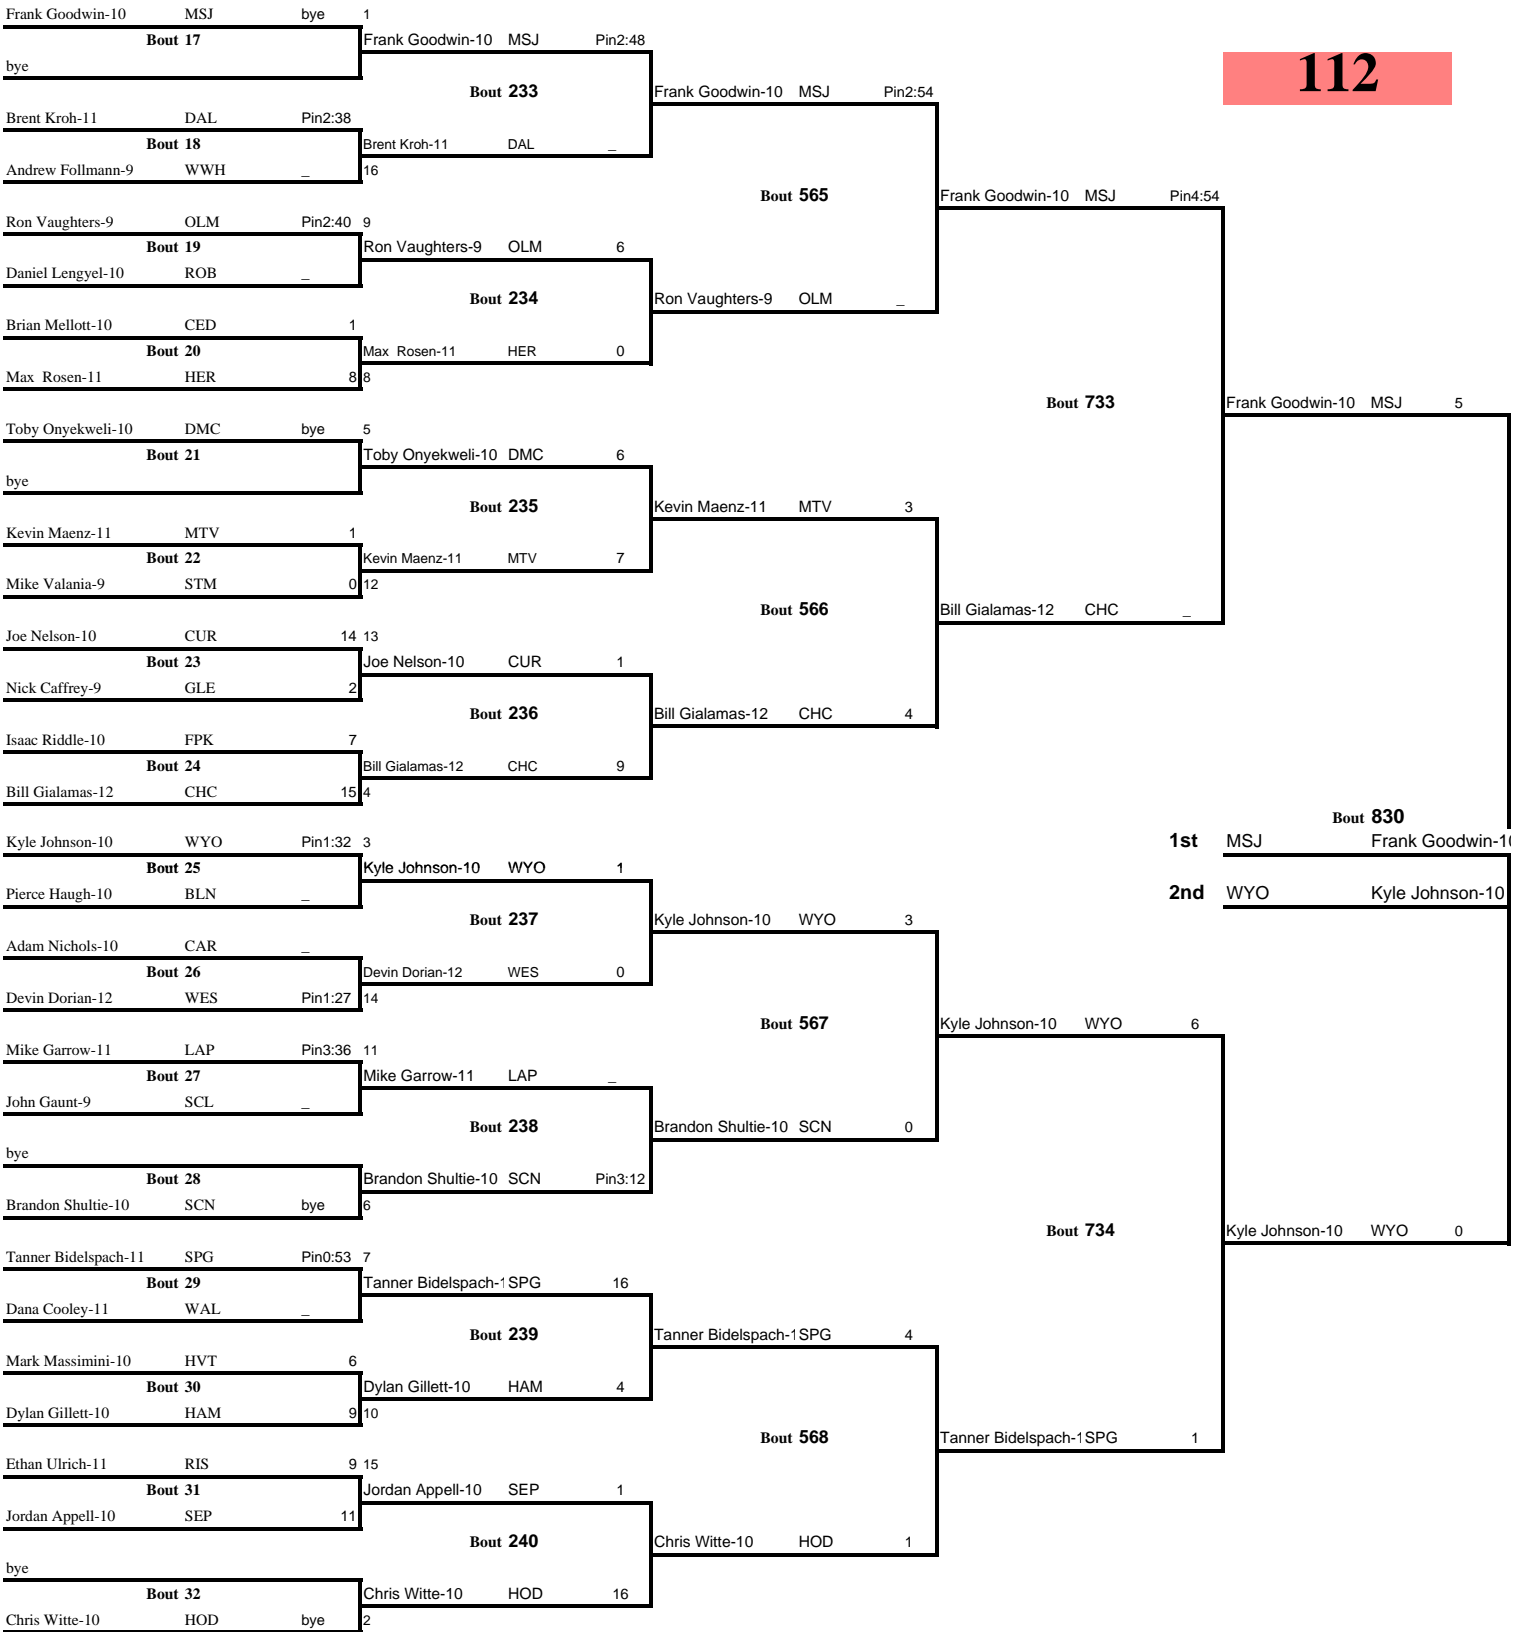

Weight Class 112 lbs

112

Weight Class 112 lbs

Weight Class 112 lbs

112