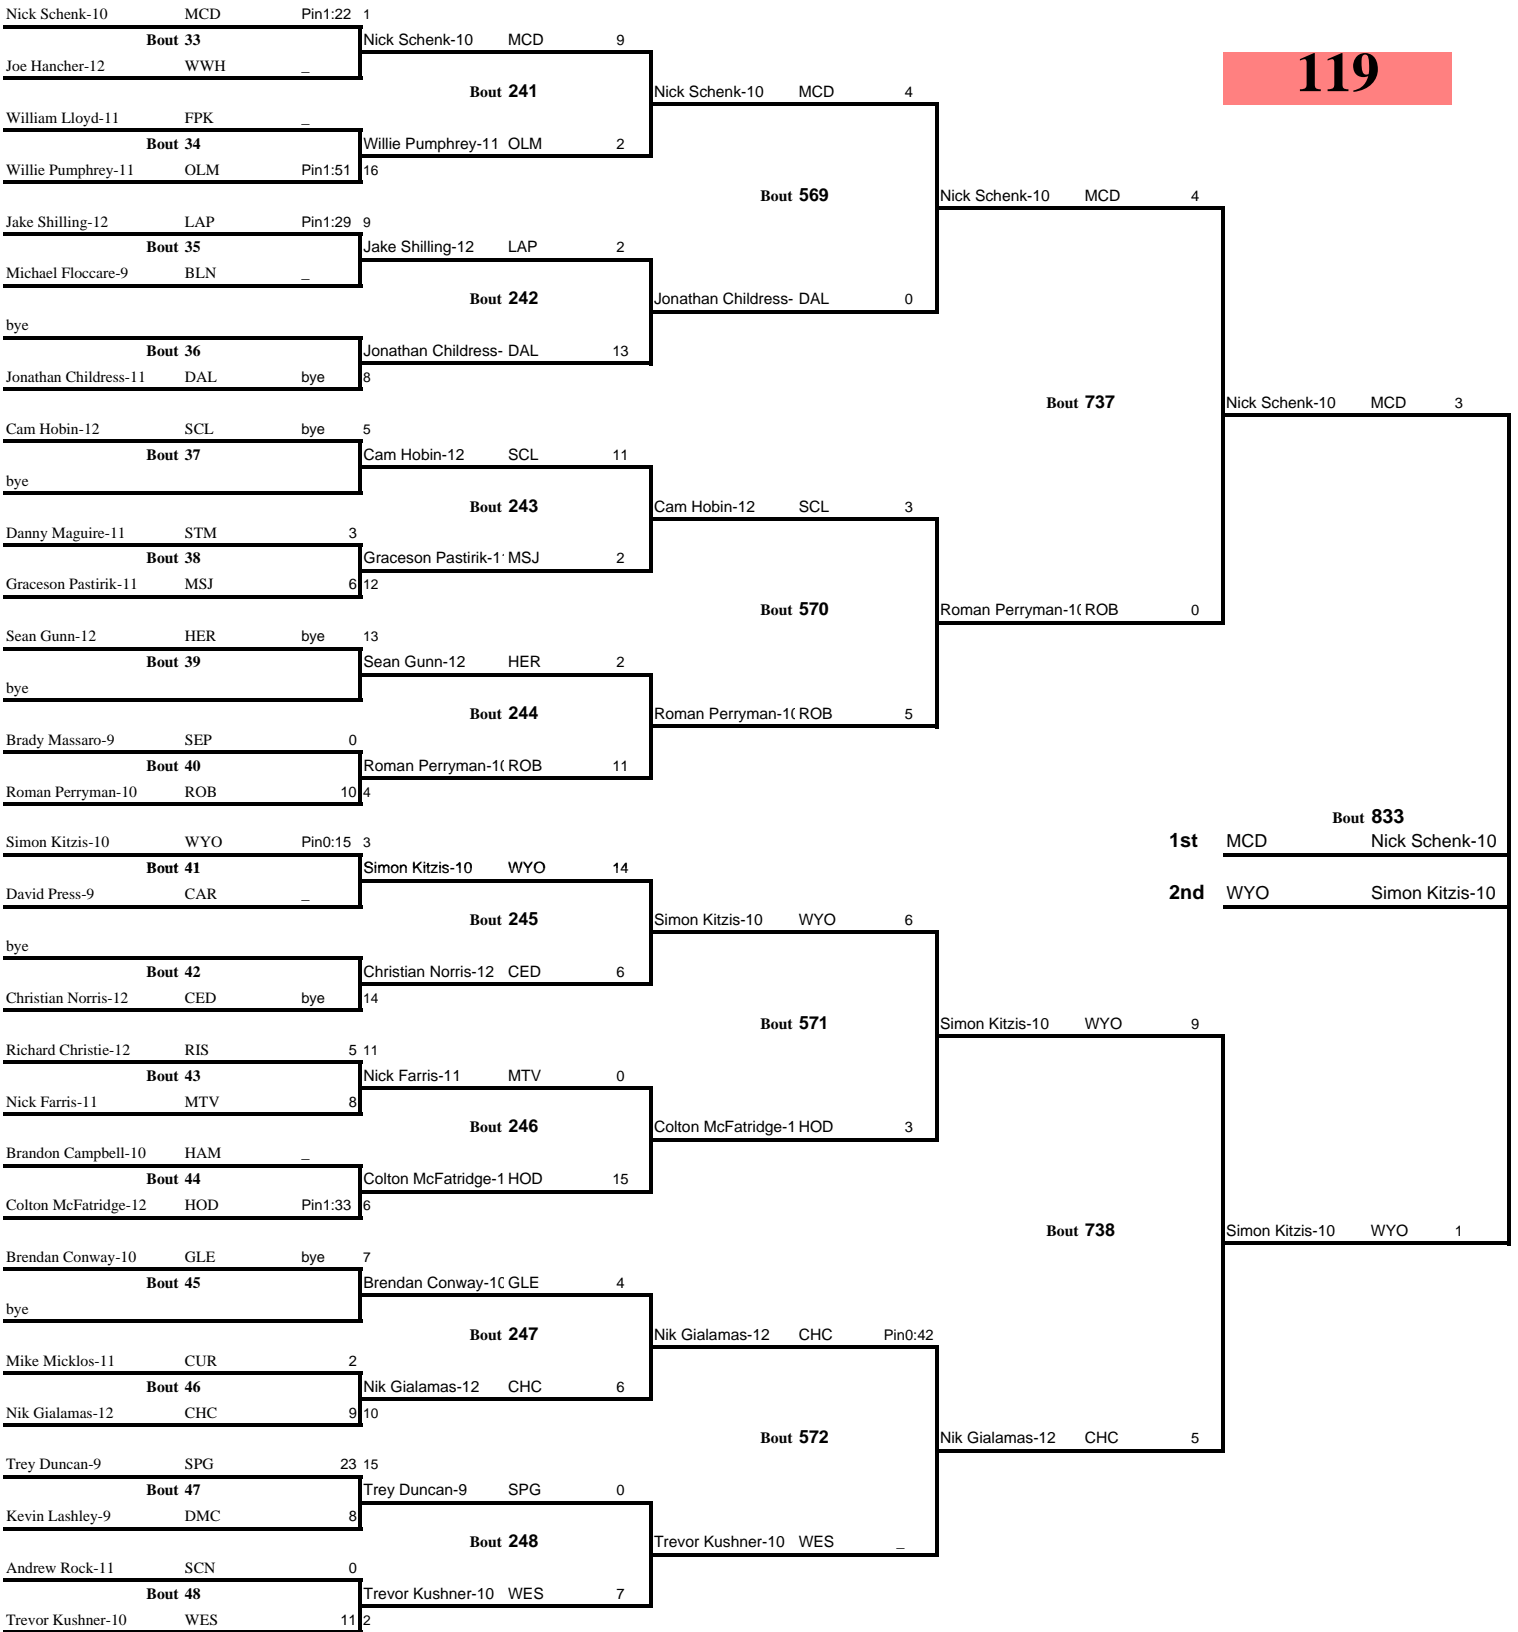

Weight Class 119 lbs

119

Weight Class 119 lbs

Weight Class 119 lbs

119