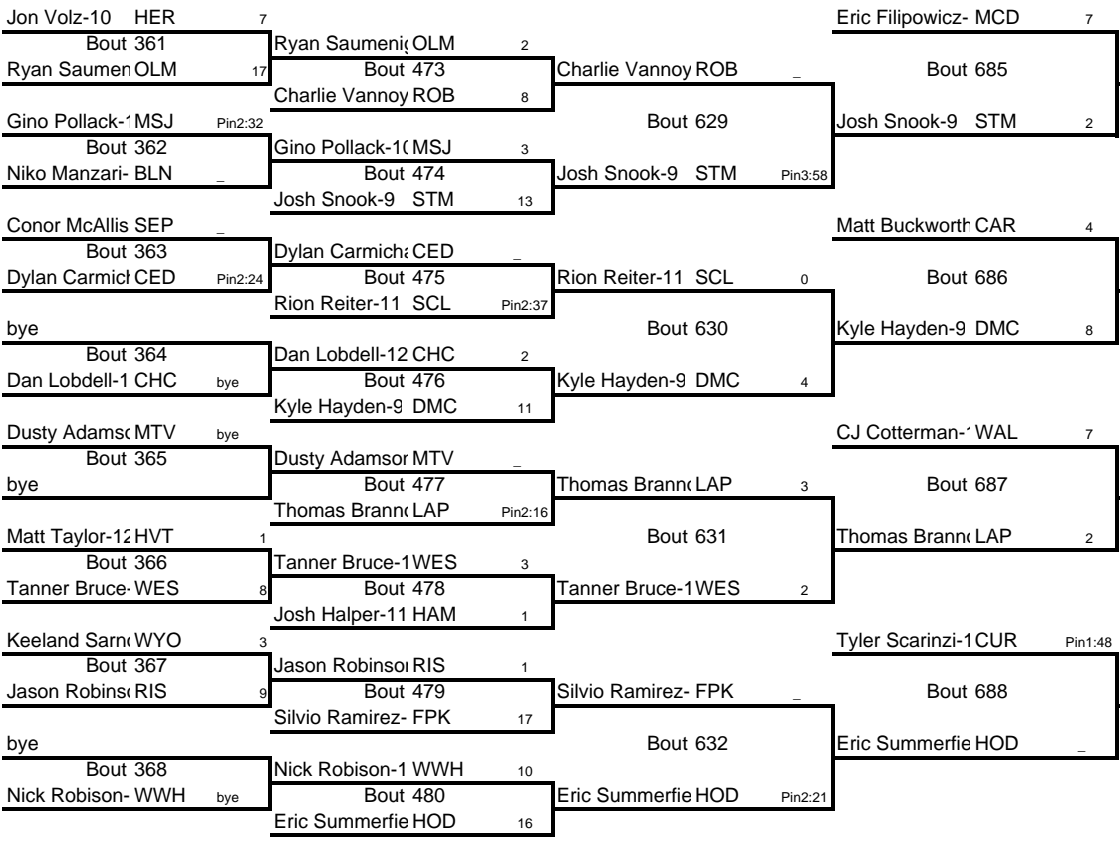

Weight Class 125 lbs

125

**Weight Class 125 lbs**

**125**

**Weight Class 125 lbs**