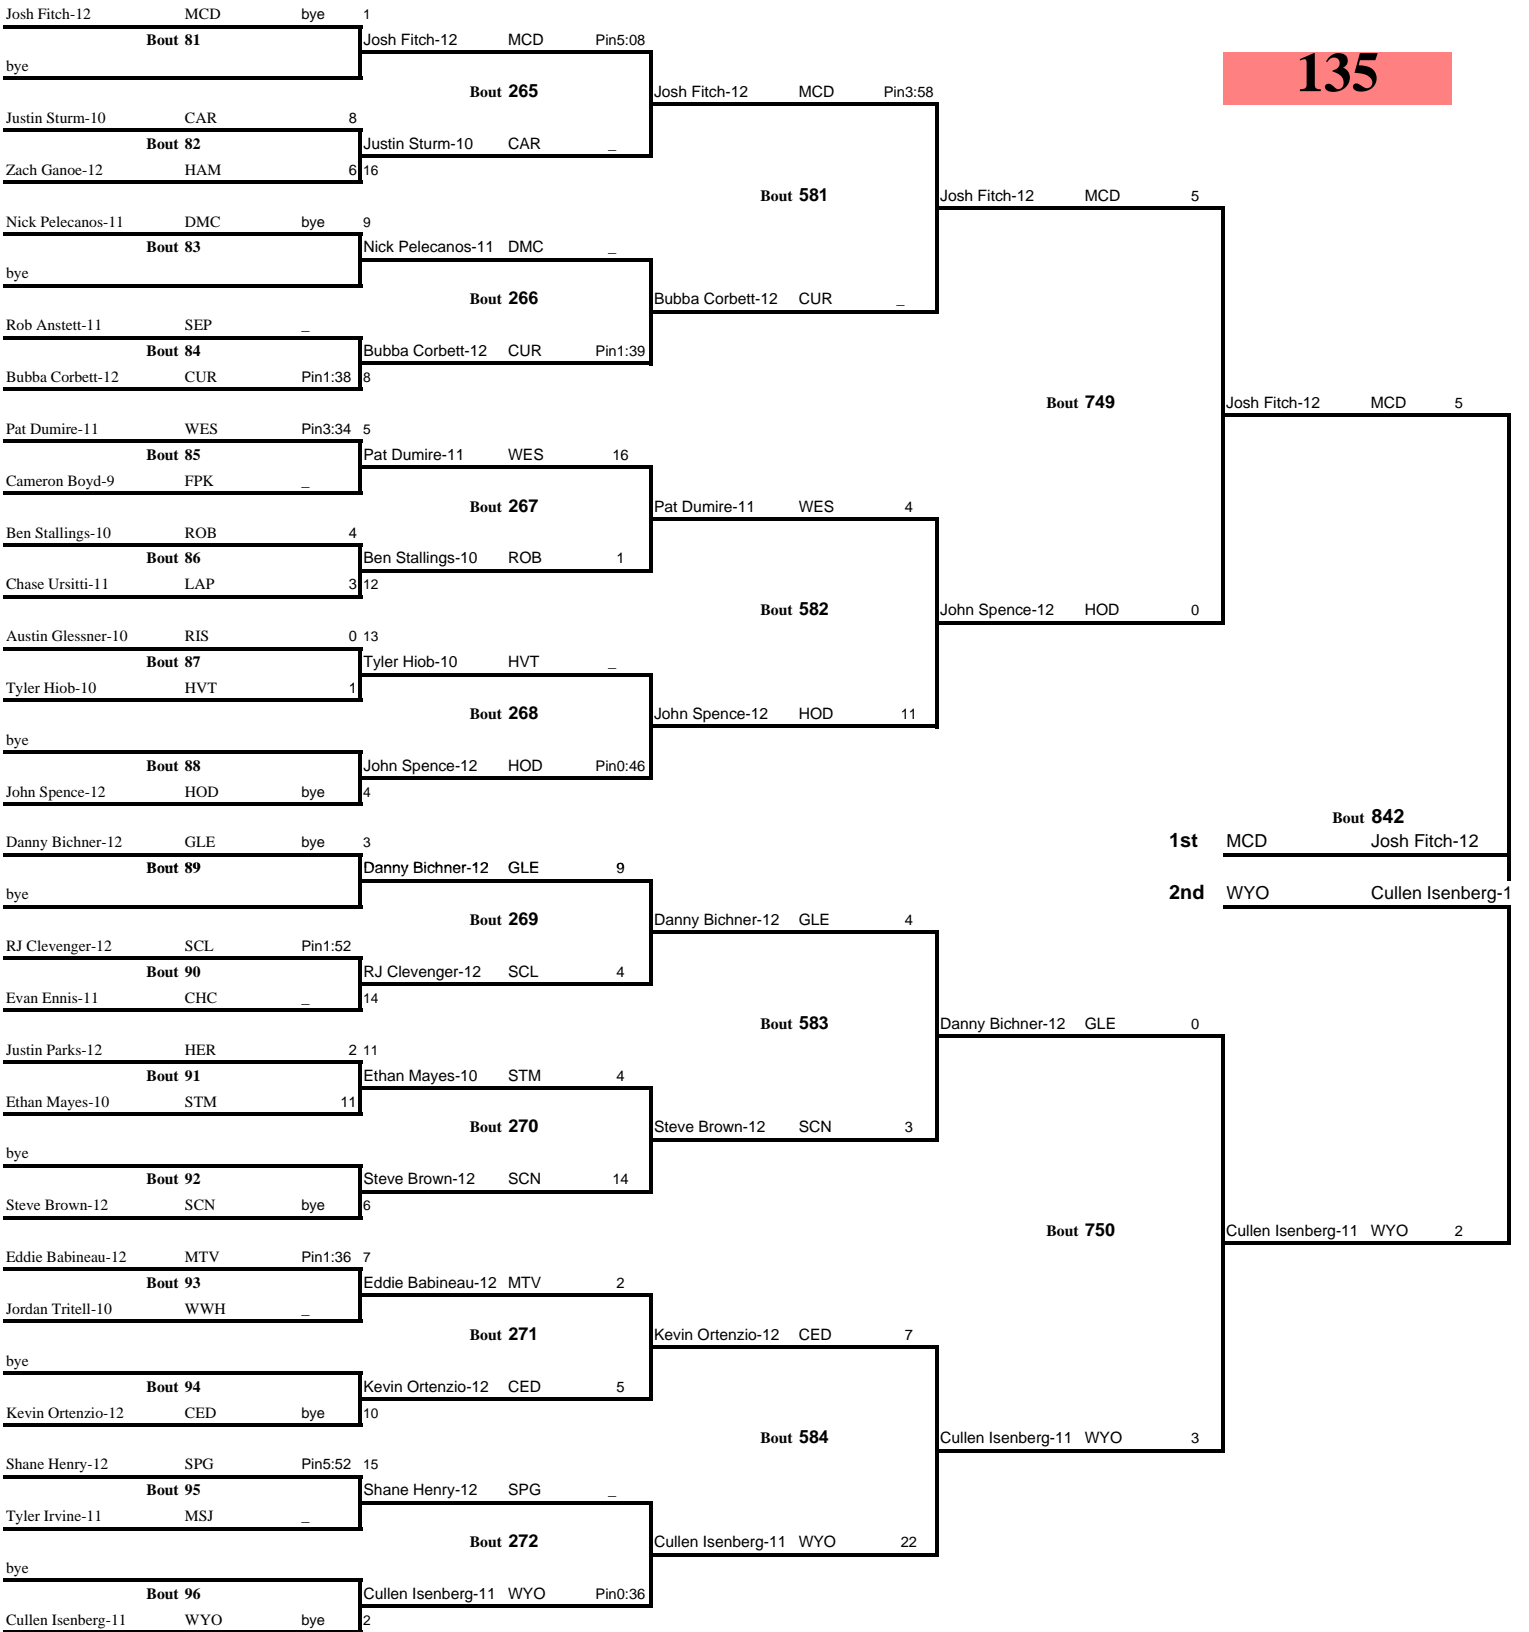

Weight Class 135 lbs

135

**Weight Class 135 lbs**

**Weight Class 135 lbs**