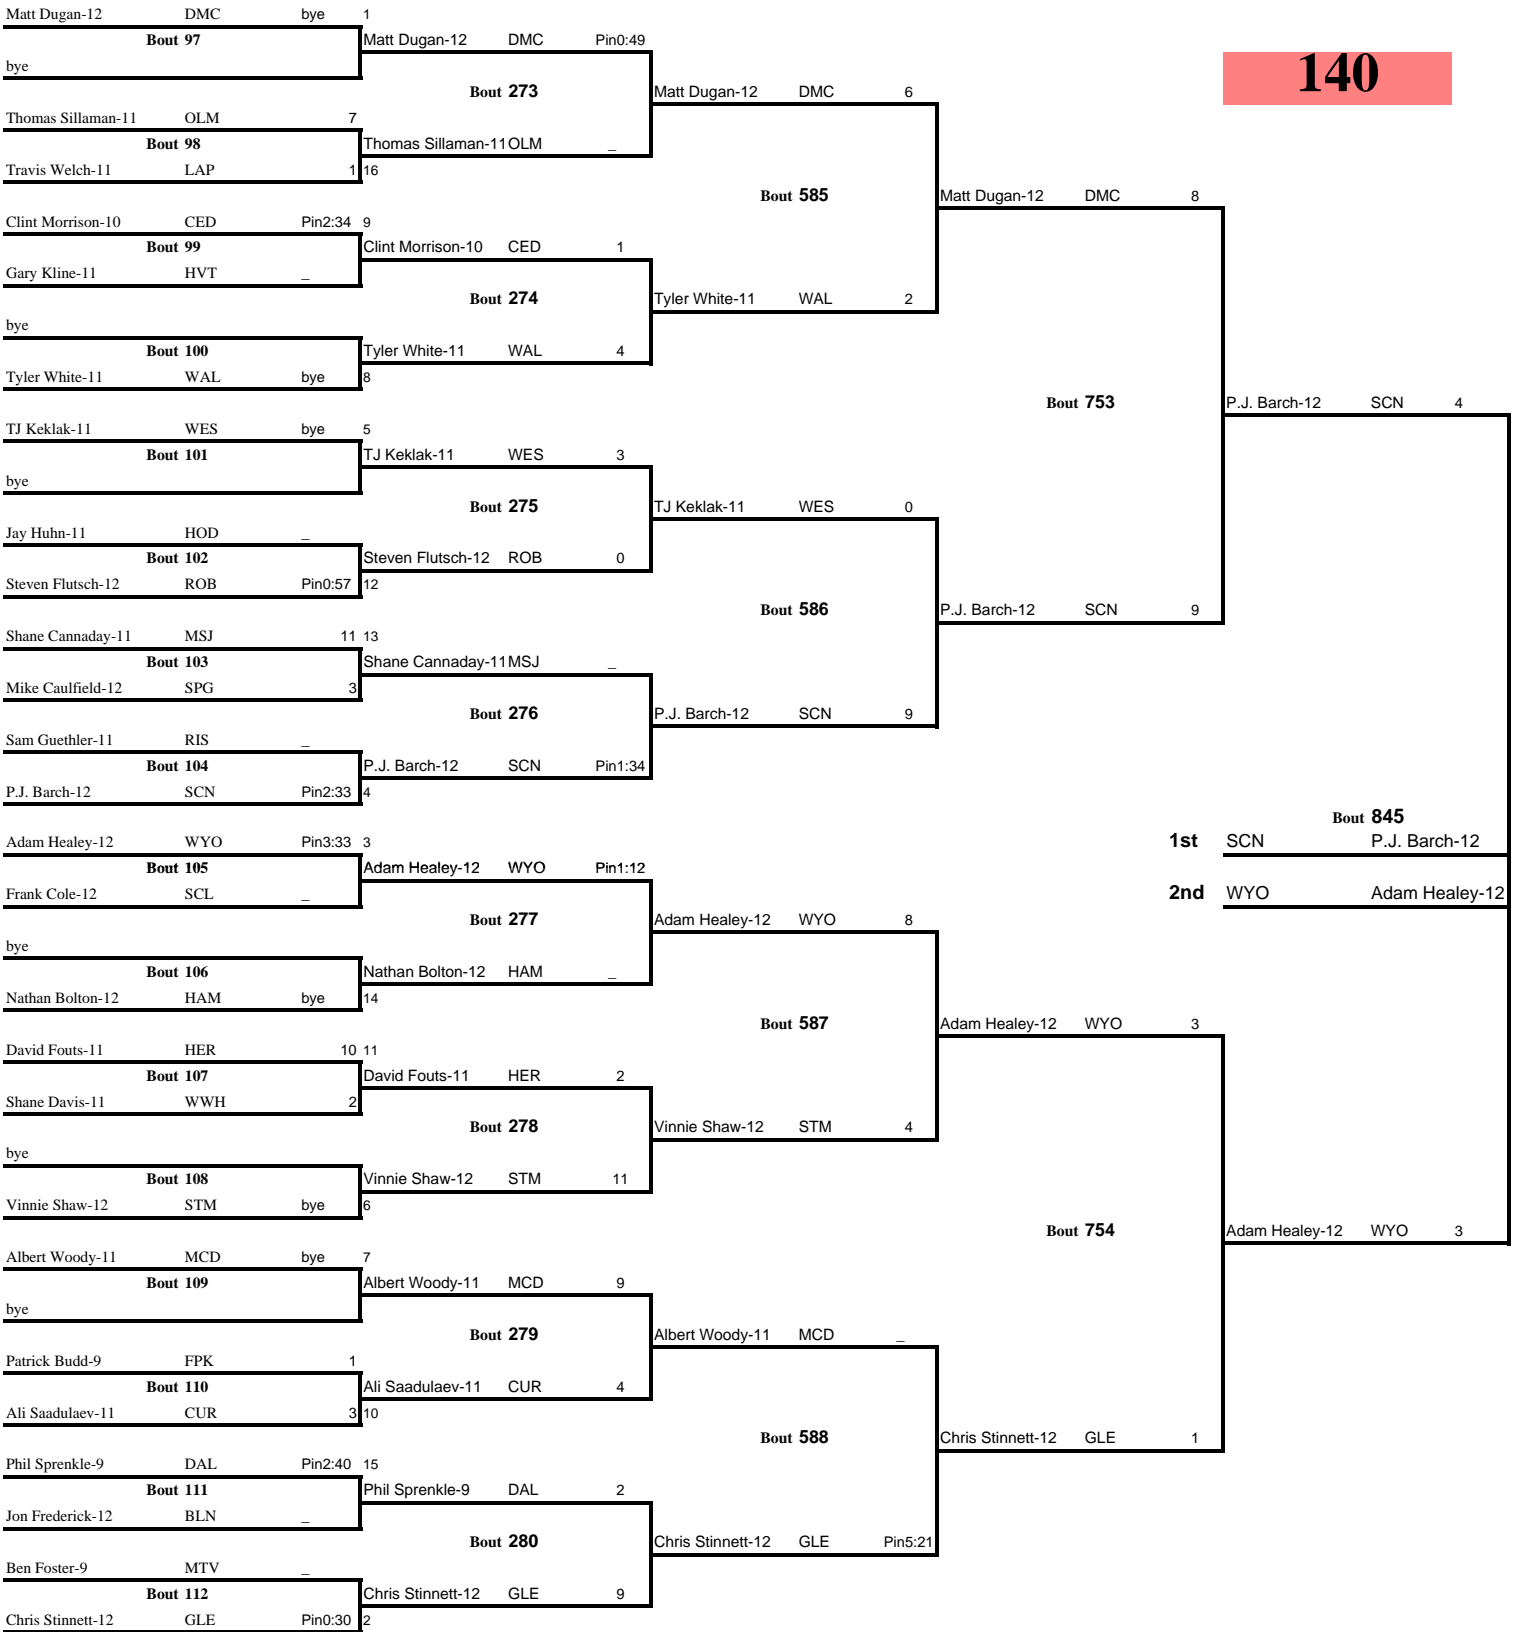

Weight Class 140 lbs

140

Weight Class 140 lbs

Weight Class 140 lbs

140