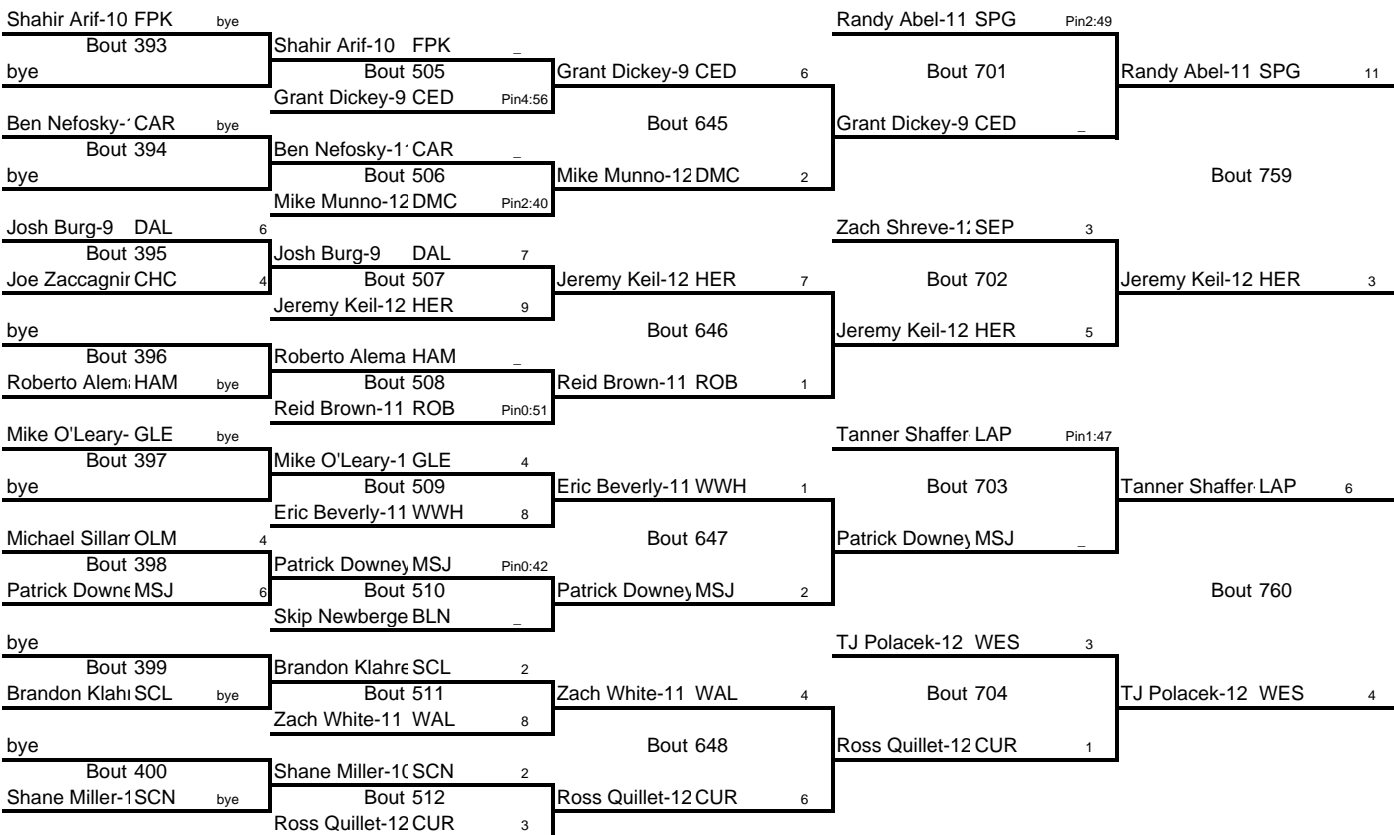

Weight Class 145 lbs

145

Weight Class 145 lbs

145

Weight Class 145 lbs