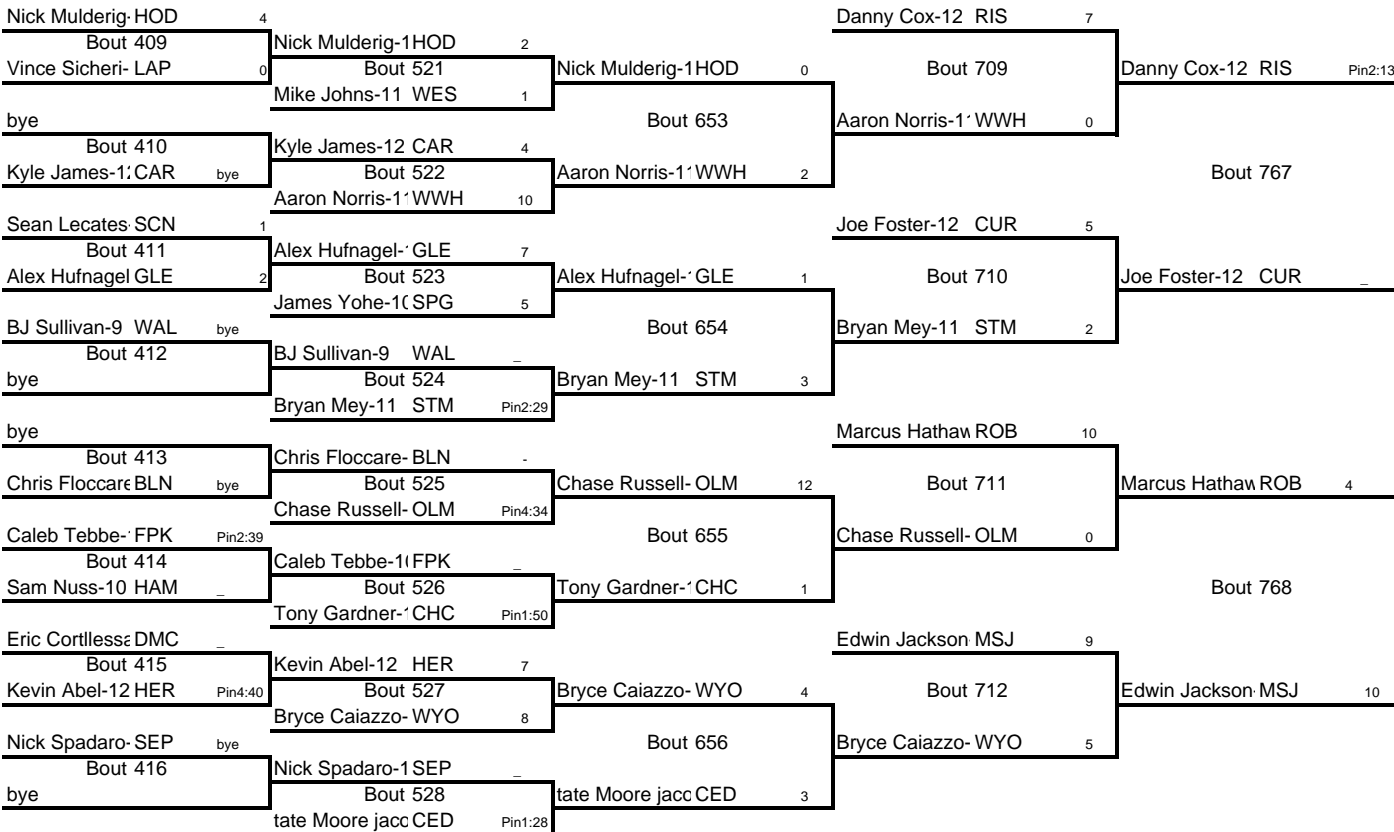

Weight Class 160 lbs

160

Weight Class 160 lbs

160

Weight Class 160 lbs