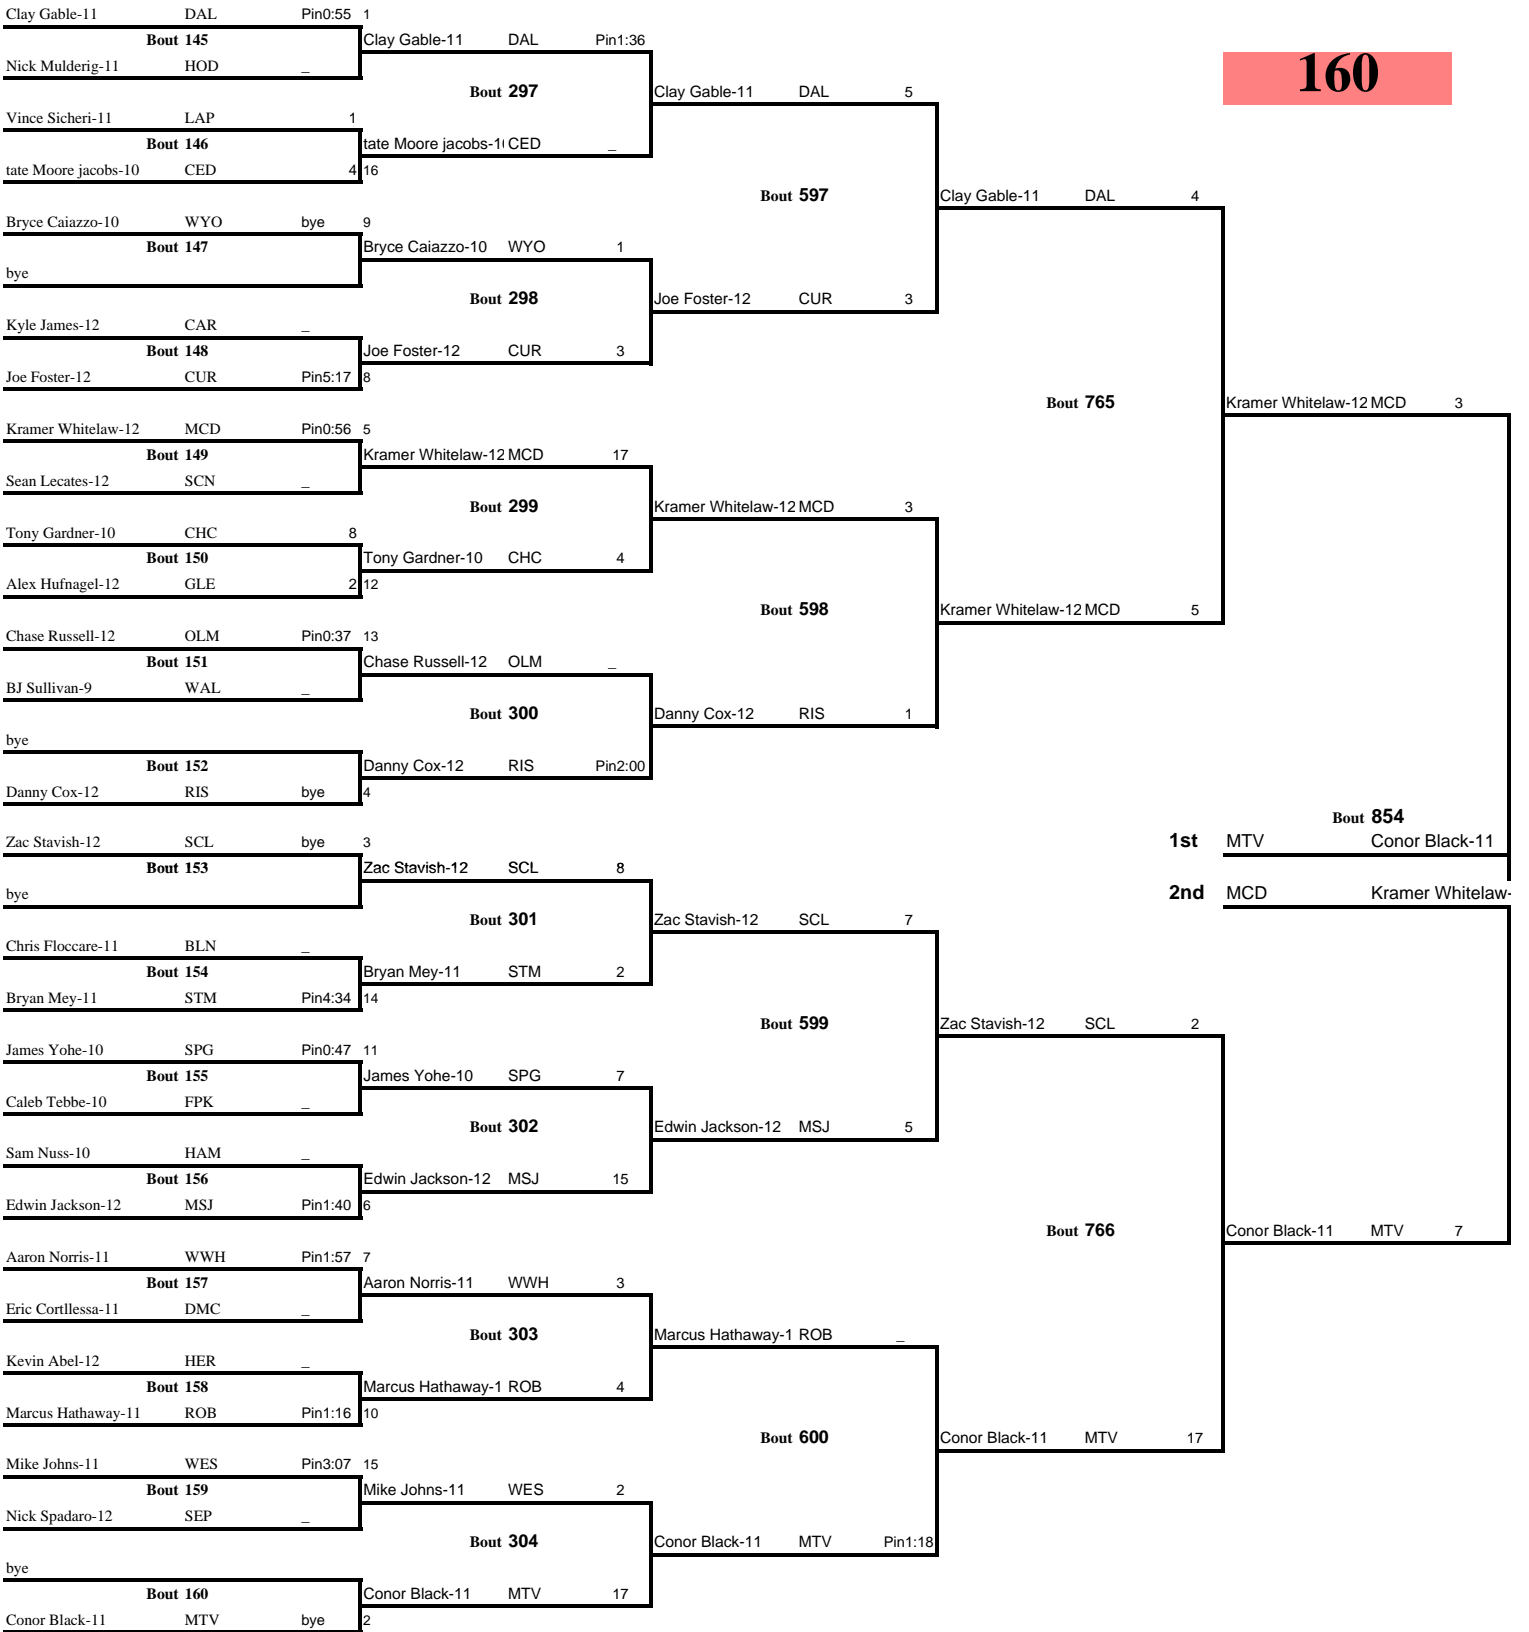

Weight Class 160 lbs

160

Weight Class 160 lbs

160

Weight Class 160 lbs