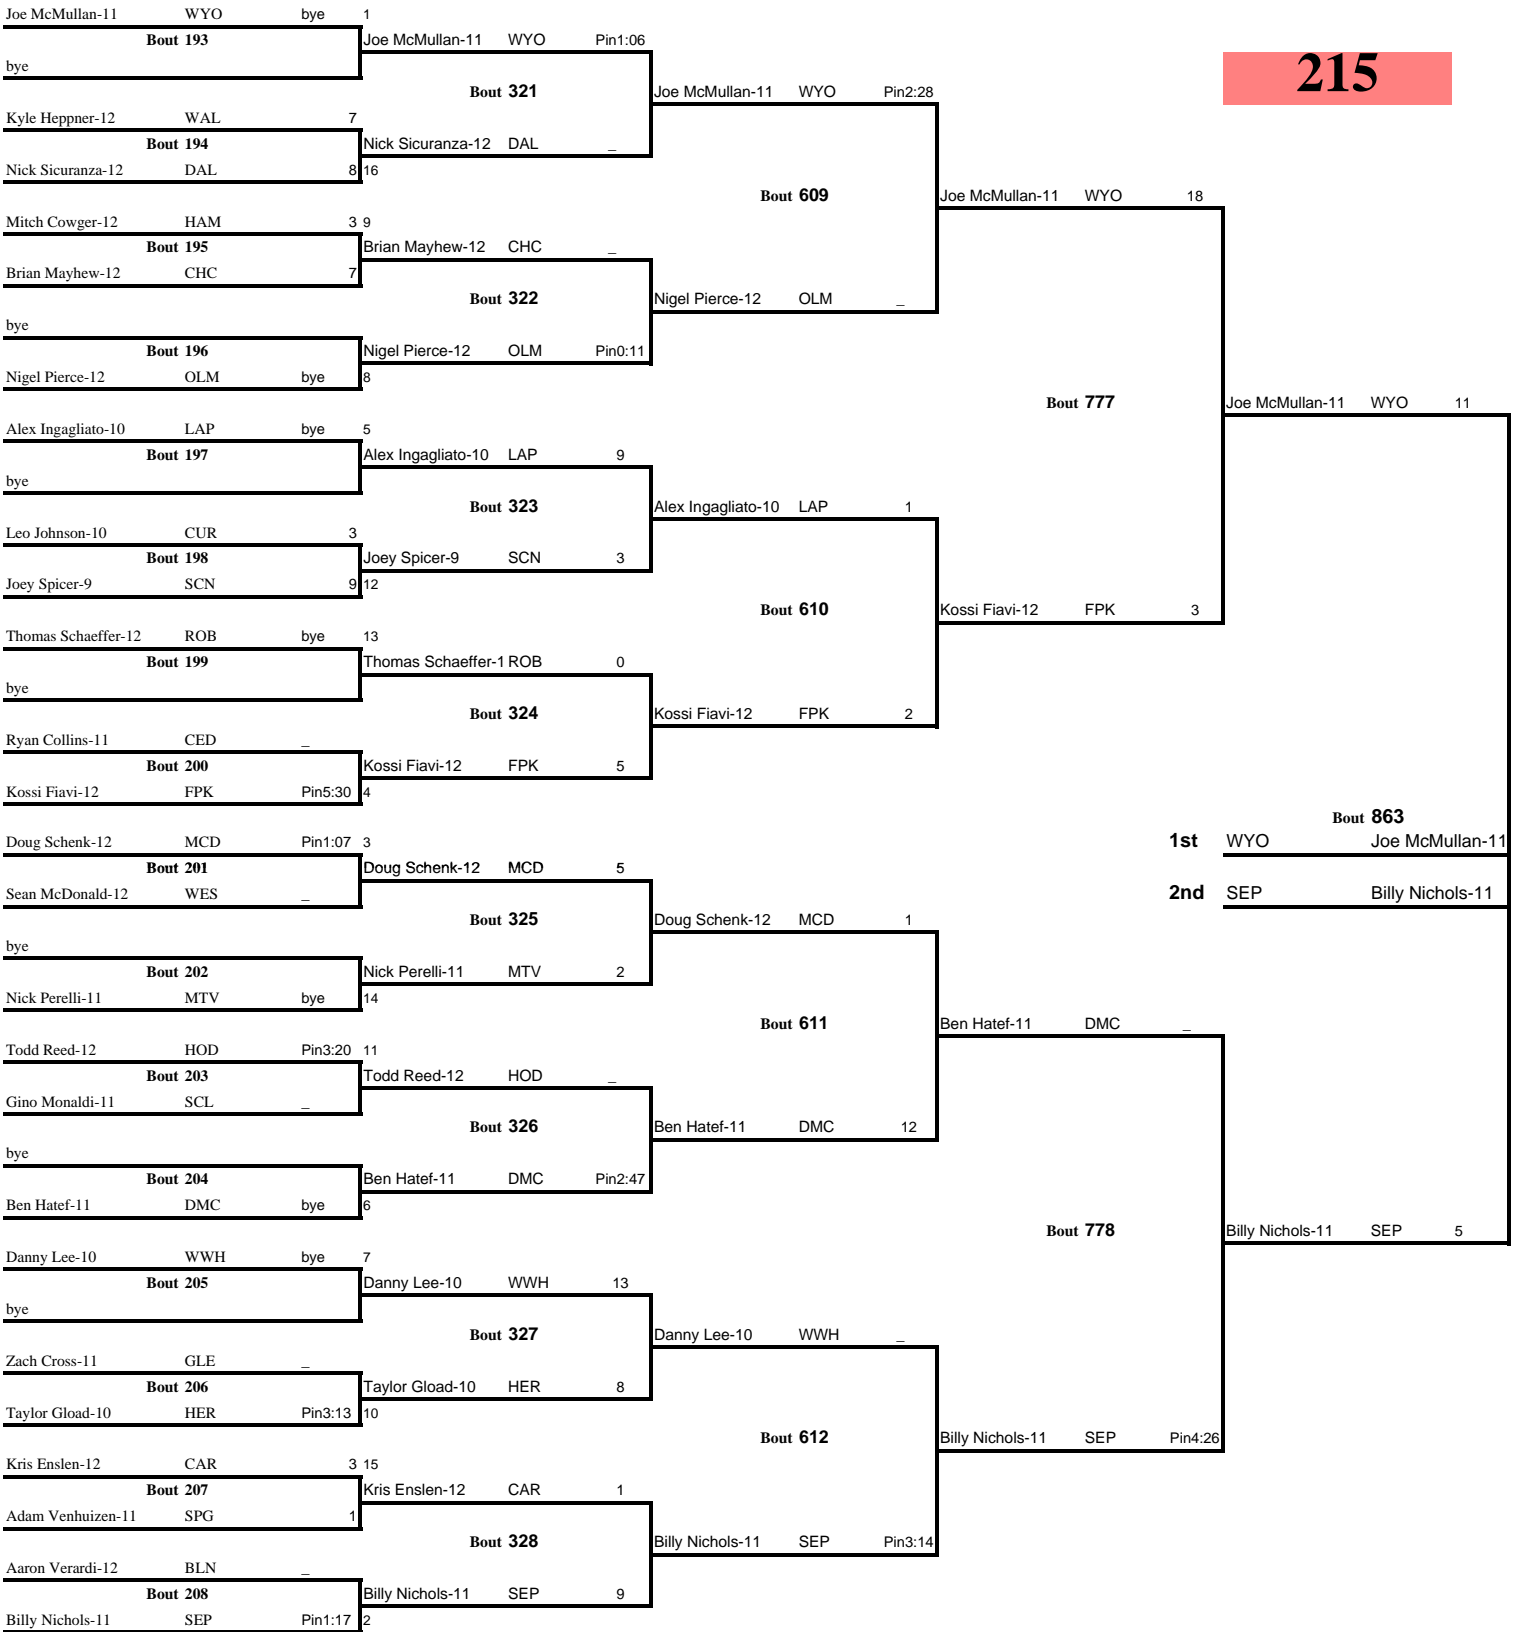

Weight Class 215 lbs

215

Weight Class 215 lbs

215

Weight Class 215 lbs