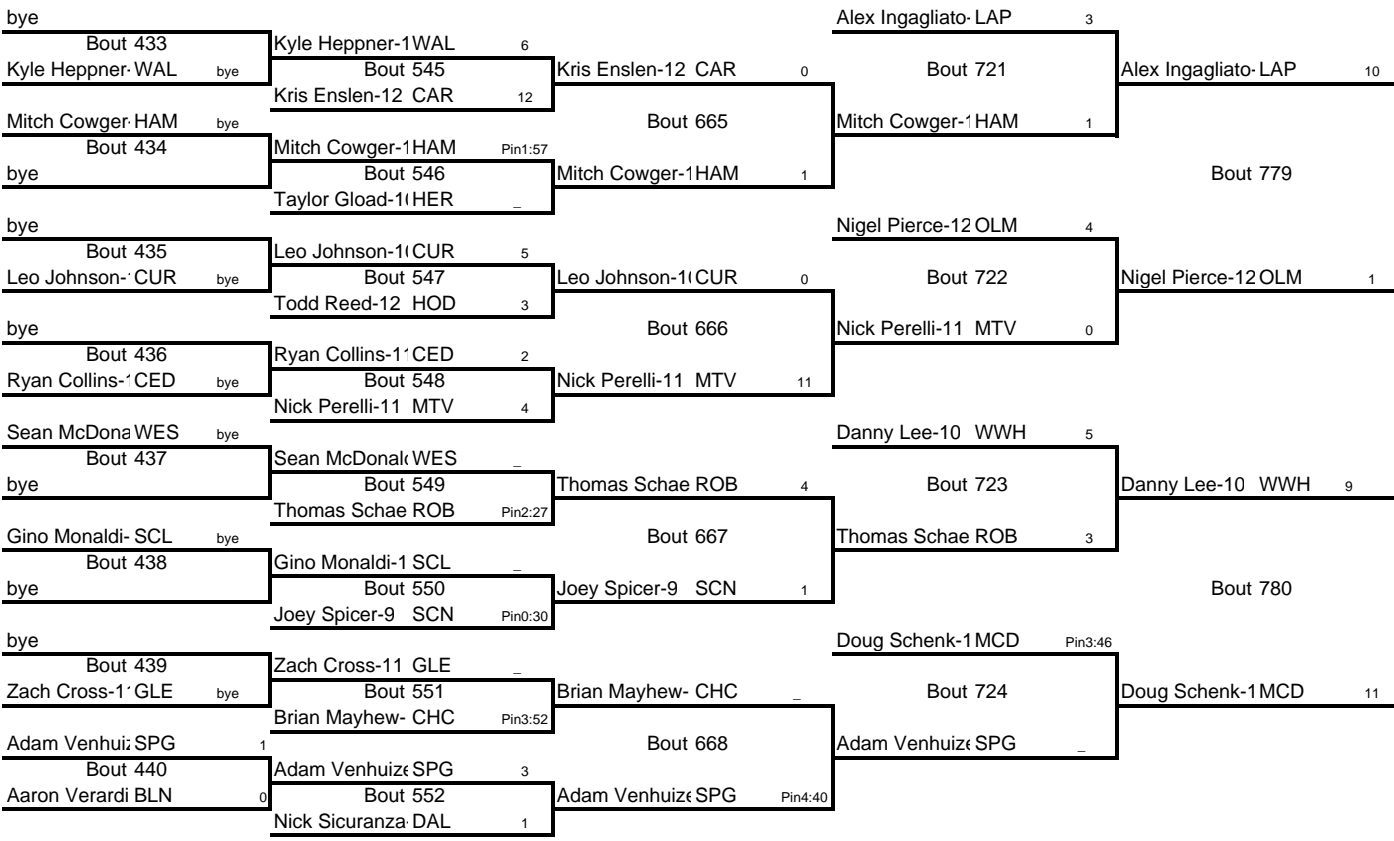

Weight Class 215 lbs

215

Weight Class 215 lbs

215

Weight Class 215 lbs