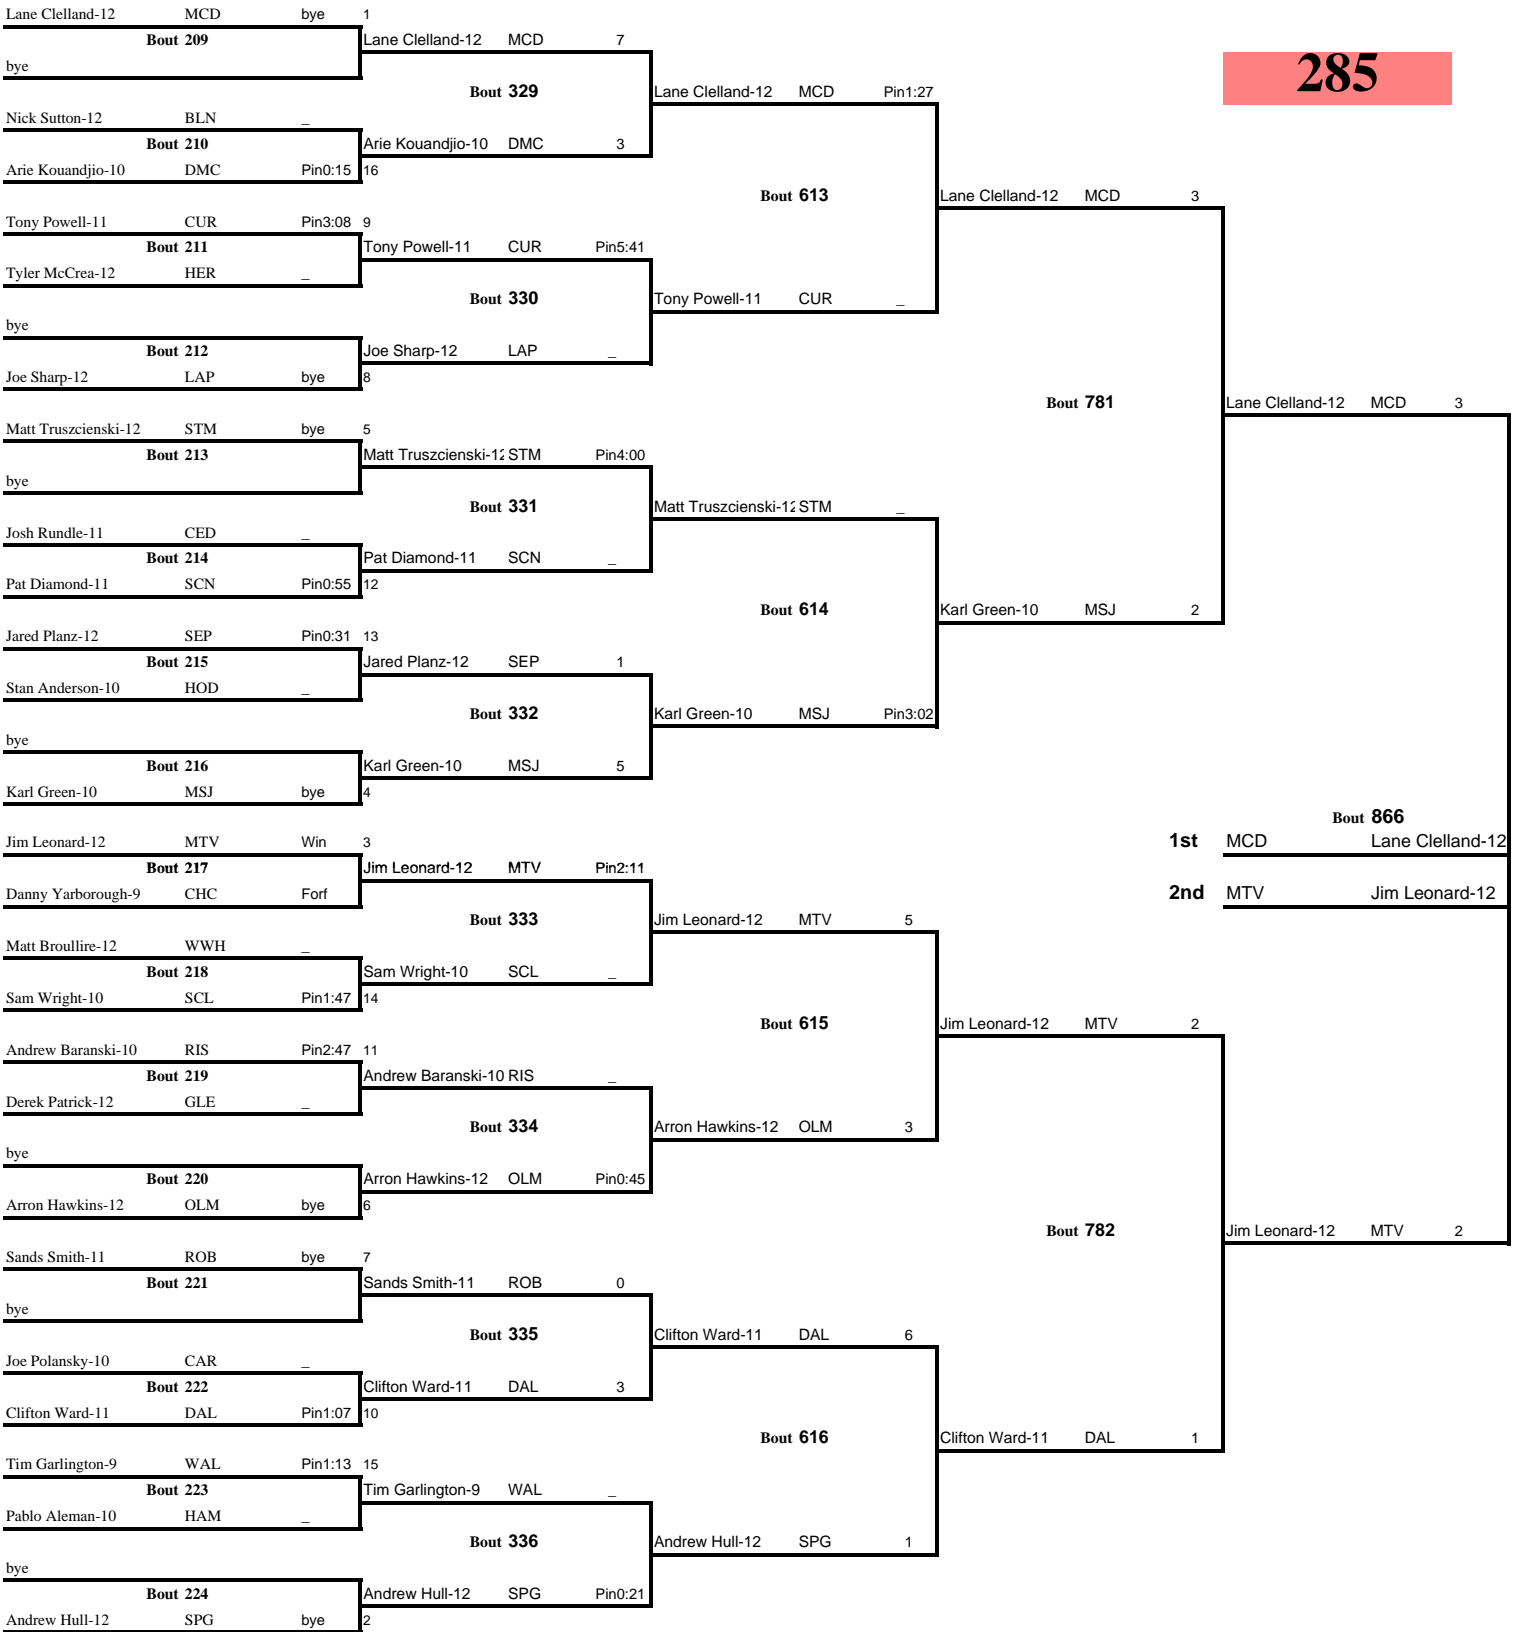

Weight Class 285 lbs

285

Weight Class 285 lbs

285

Weight Class 285 lbs