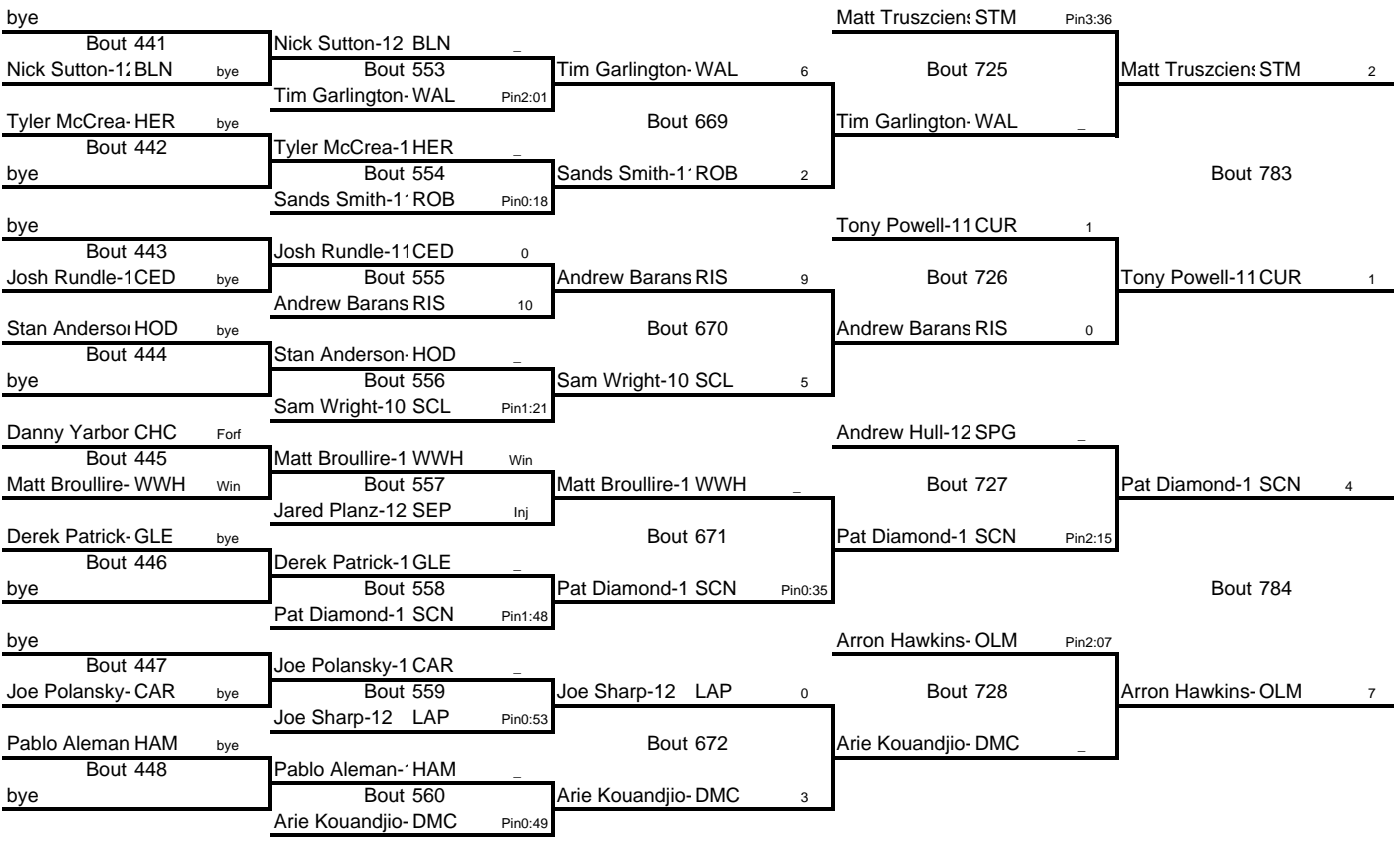

Weight Class 285 lbs

285

Weight Class 285 lbs

285

Weight Class 285 lbs